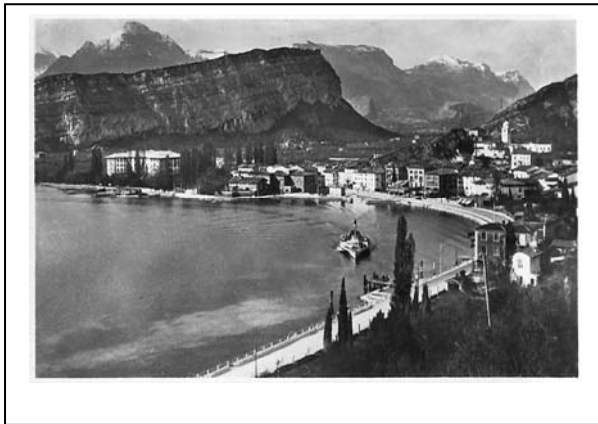

Photo M31 Date: 1940-06
Location: Lago di Garda, Italy
Showing: Riva

Photo M33 Date: 1940-06
Location: Lago di Garda, Italy
Showing: Tremosine

Photo M34 Date: 1940-06
Location: Lago di Garda, Italy
Showing: Gardesana occidentale
Il porto di tignale

Photo M35 Date: 1940-06
Location: Lago di Garda, Italy
Showing: Torbole

Photo M36 Date: 1940-06
Location: Lago di Garda, Italy
Showing: Limone
*“Lunched here, about exactly from the place
where this picture was taken. 6.23.40”*