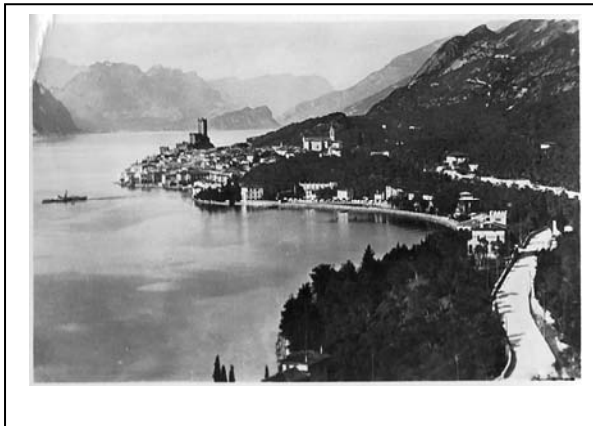

Photo M29 Date: 1940-06
Location: Lago di Garda, Italy
Showing: Isola di Garda

Photo M32 Date: 1940-06
Location: Lago di Garda, Italy
Showing: Punta S. Vigilio

Photo M30 Date: 1940-06
Location: Lago di Garda, Italy
Showing: Malcesine

Photo M31 Date: 1940-06
Location: Lago di Garda, Italy
Showing: Riva

Photo M33 Date: 1940-06
Location: Lago di Garda, Italy
Showing: Tremosine

Photo M34 Date: 1940-06
Location: Lago di Garda, Italy
Showing: Gardesana occidentale
Il porto di tignale

Photo M35 Date: 1940-06
Location: Lago di Garda, Italy
Showing: Torbole

Photo M36 Date: 1940-06
Location: Lago di Garda, Italy
Showing: Limone
*“Lunched here, about exactly from the place
where this picture was taken. 6.23.40”*